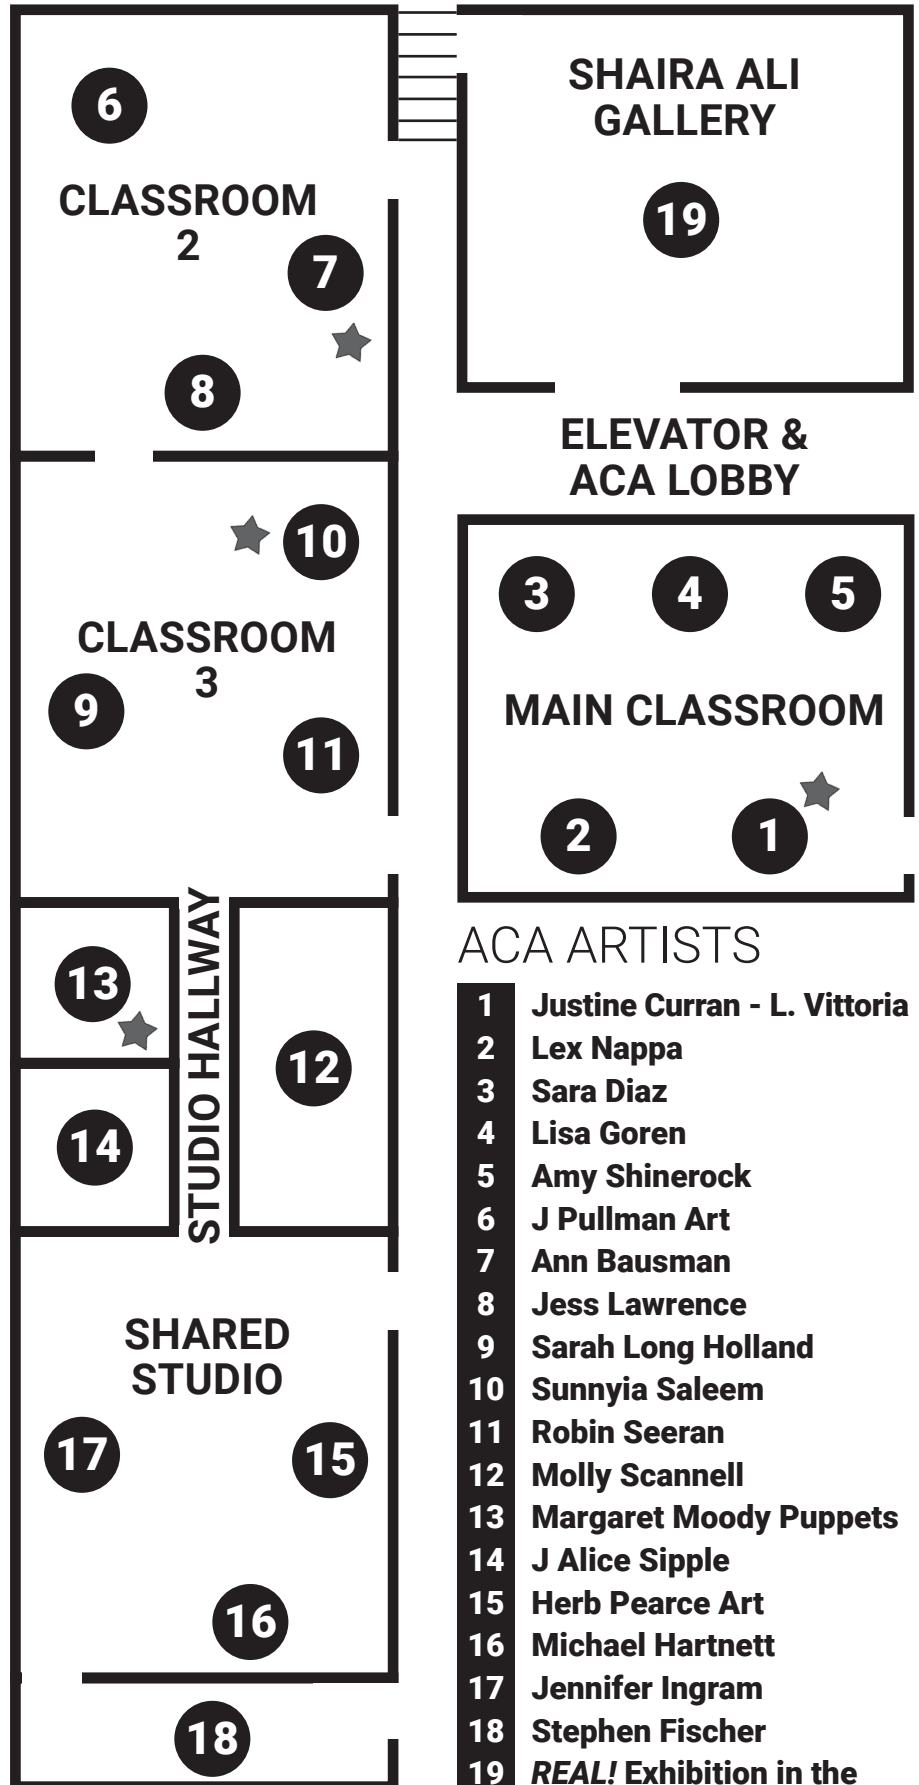

# ARLINGTON CENTER FOR THE ARTS 20 ACADEMY ST (TAKE ELEVATOR OR STAIRWELL TO 3rd FLOOR)

ACA 4<sup>TH</sup> FLOOR

ACA 3<sup>RD</sup> FLOOR