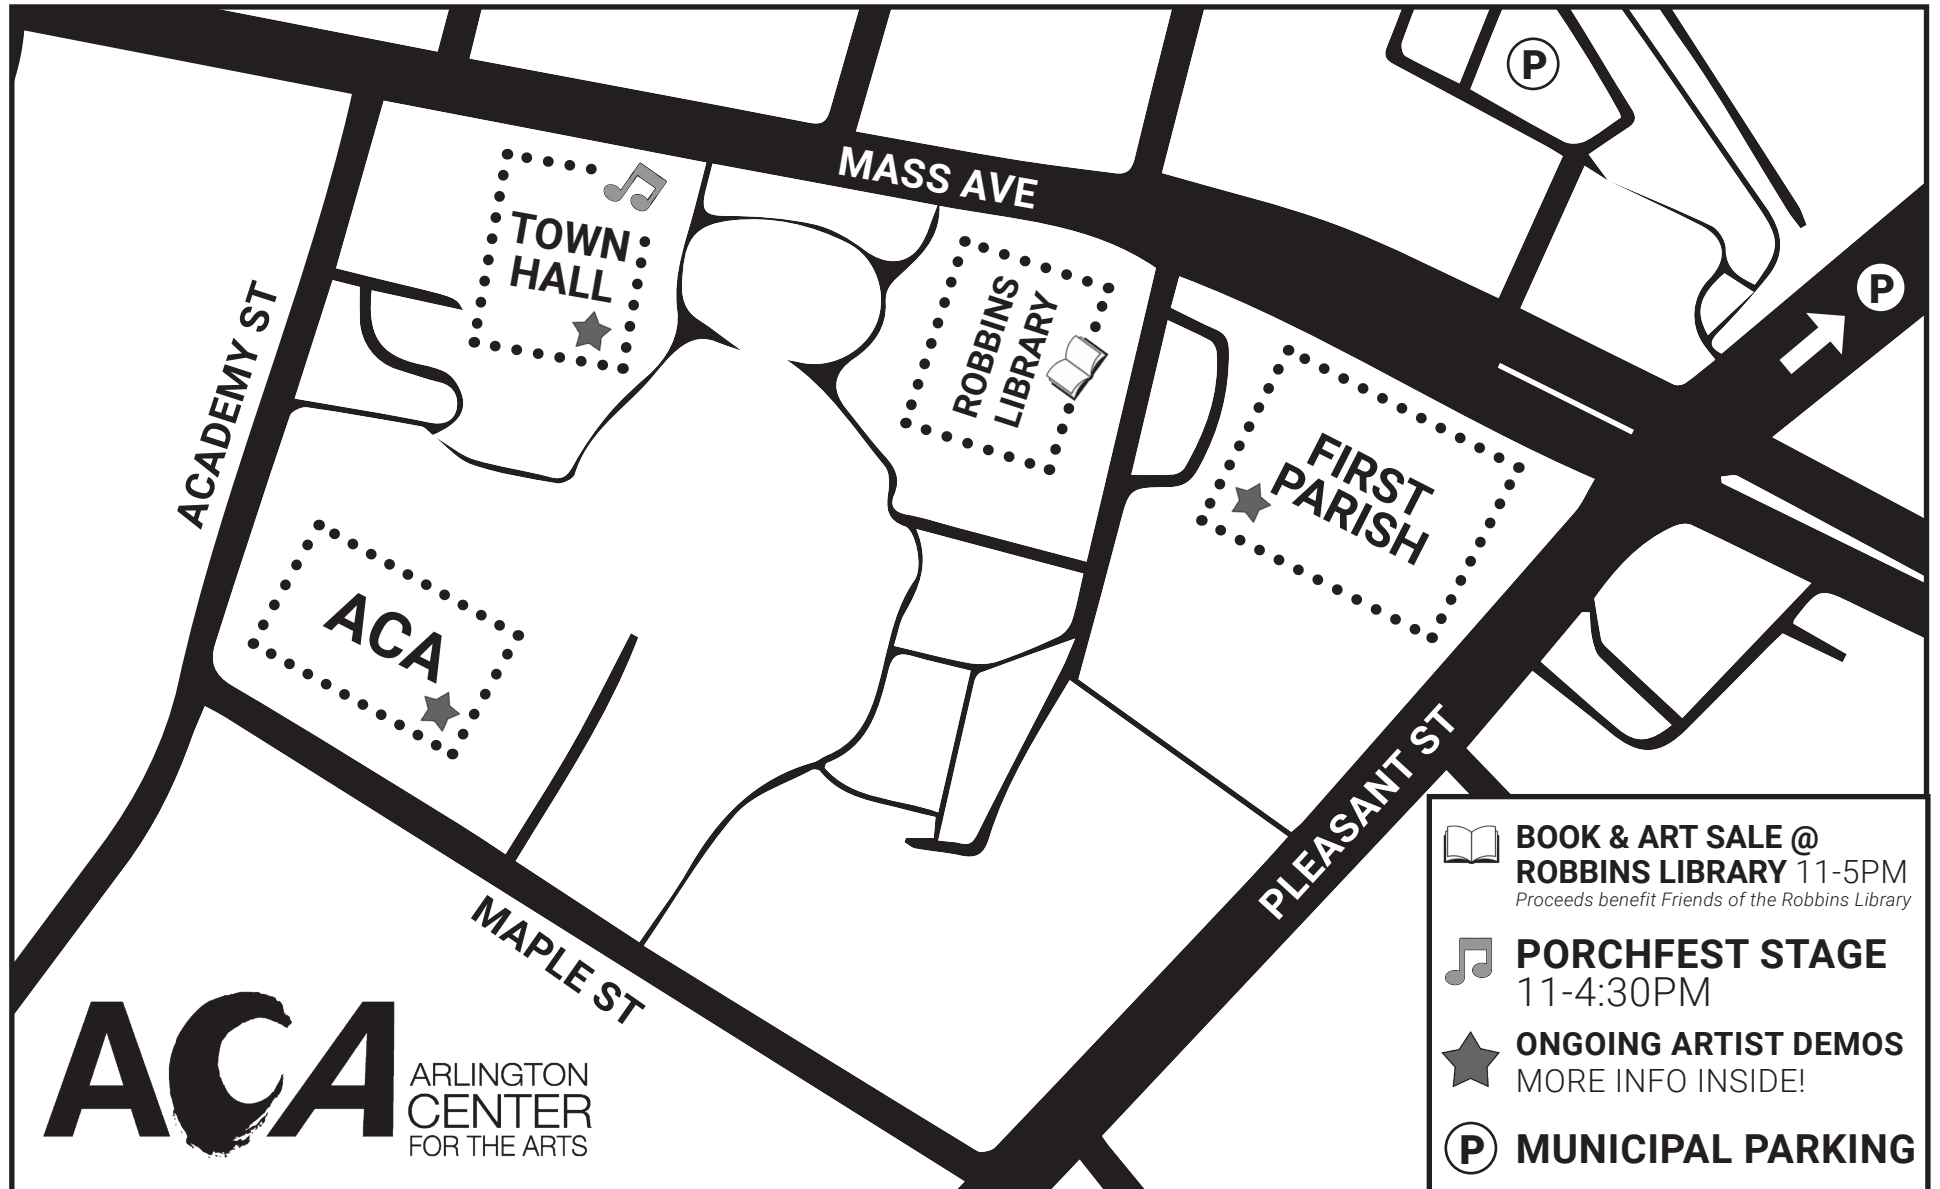

# ARLINGTON OPEN STUDIOS

SAT, NOV 13, 11AM - 5PM | EVENT MAP

**BOOK & ART SALE @  
ROBBINS LIBRARY 11-5PM**

*Proceeds benefit Friends of the Robbins Library*

**PORCHFEST STAGE  
11-4:30PM**

**ONGOING ARTIST DEMOS  
MORE INFO INSIDE!**

**MUNICIPAL PARKING**

**ACA** ARLINGTON  
CENTER  
FOR THE ARTS

★ ONGOING DEMOS - Artists with a ★ by their number on the map are prepared to demo their artmaking process throughout the day!

# ARLINGTON CENTER FOR THE ARTS 20 ACADEMY ST (TAKE ELEVATOR OR STAIRWELL TO 3rd FLOOR)

ACA 4<sup>TH</sup> FLOOR

ACA 3<sup>RD</sup> FLOOR